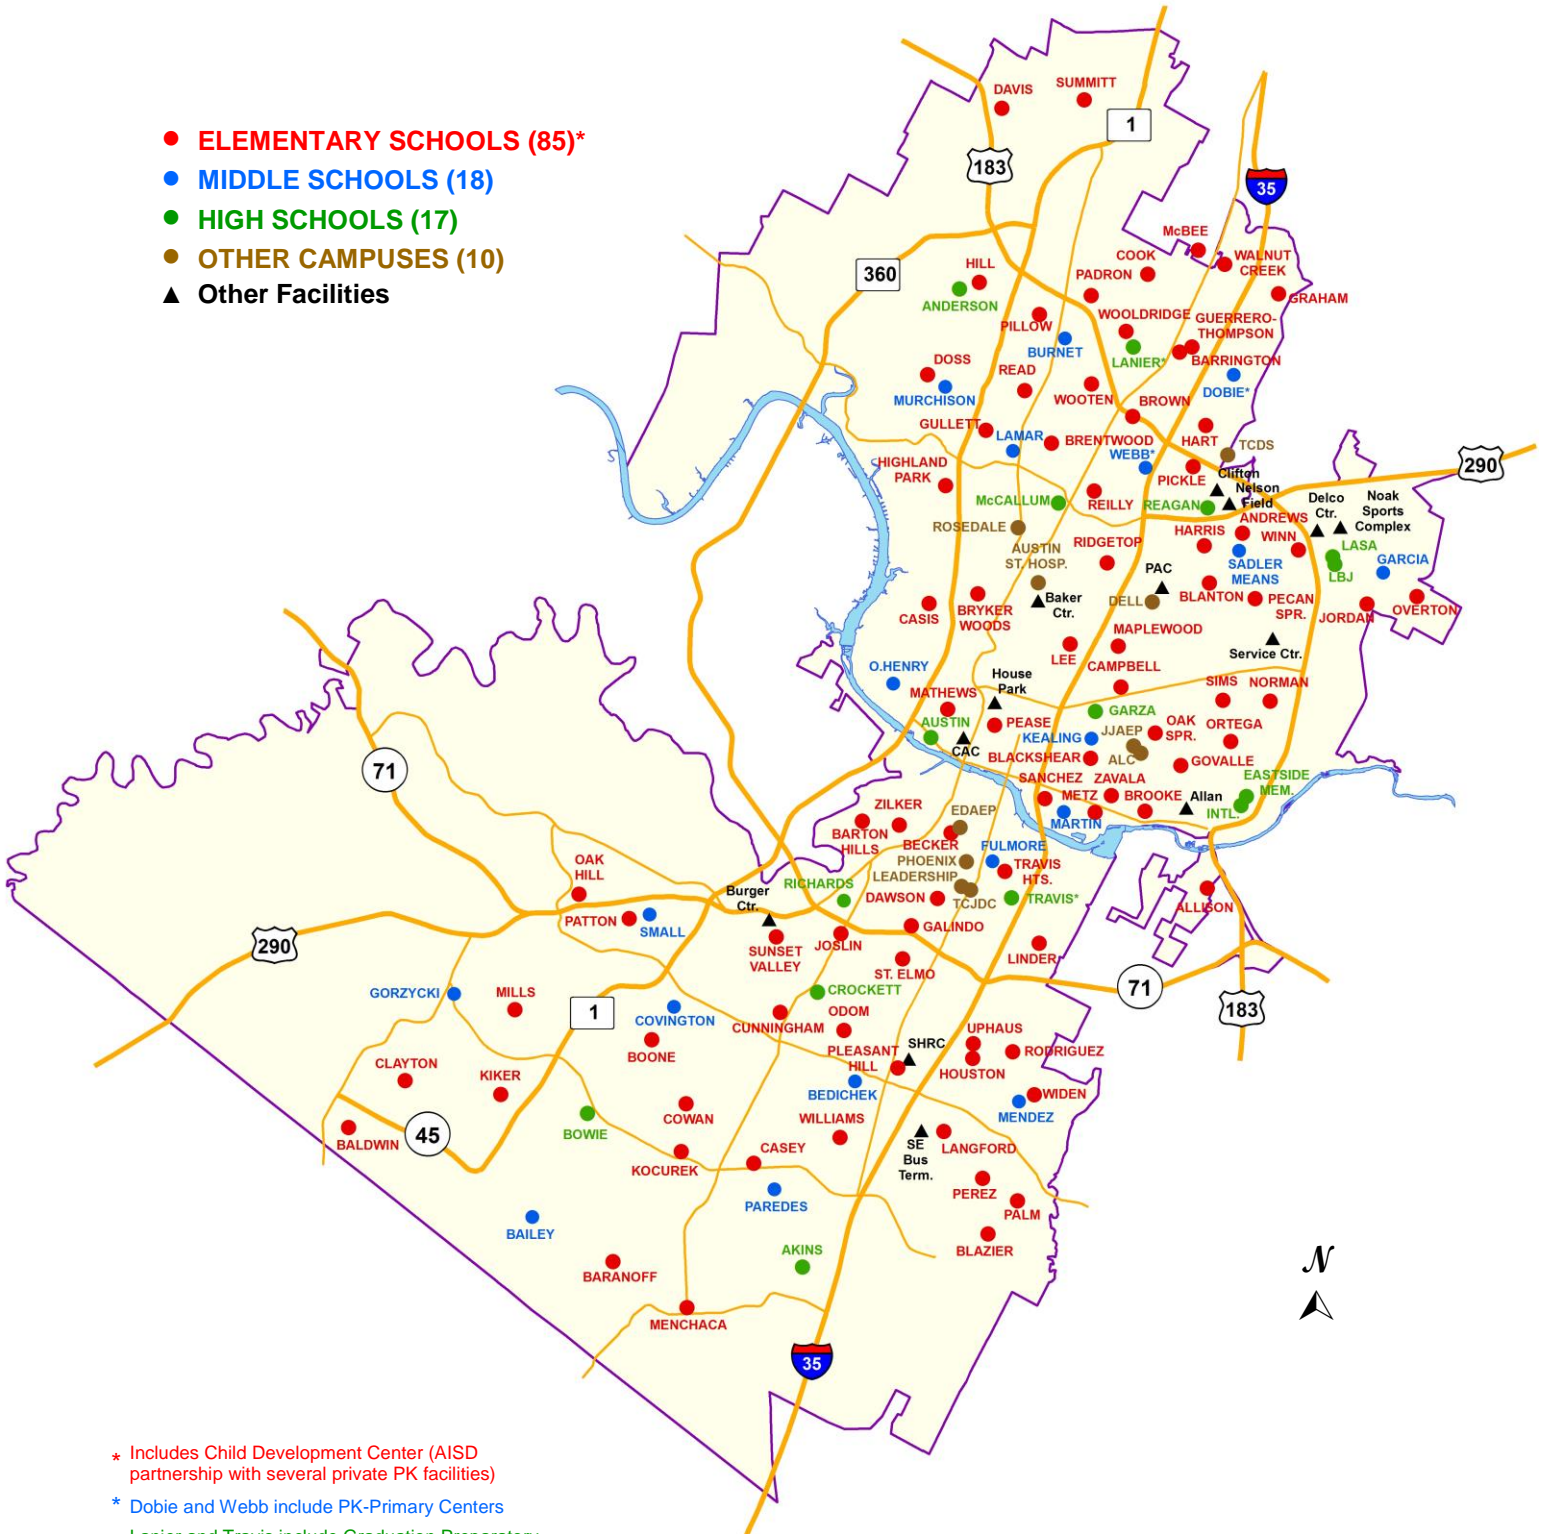

AUSTIN INDEPENDENT SCHOOL DISTRICT Facility Locations

- **ELEMENTARY SCHOOLS (85)***
- **MIDDLE SCHOOLS (18)**
- **HIGH SCHOOLS (17)**
- **OTHER CAMPUSES (10)**
- ▲ **Other Facilities**

* Includes Child Development Center (AISD partnership with several private PK facilities)
* Dobie and Webb include PK-Primary Centers
* Lanier and Travis include Graduation Preparatory Academies